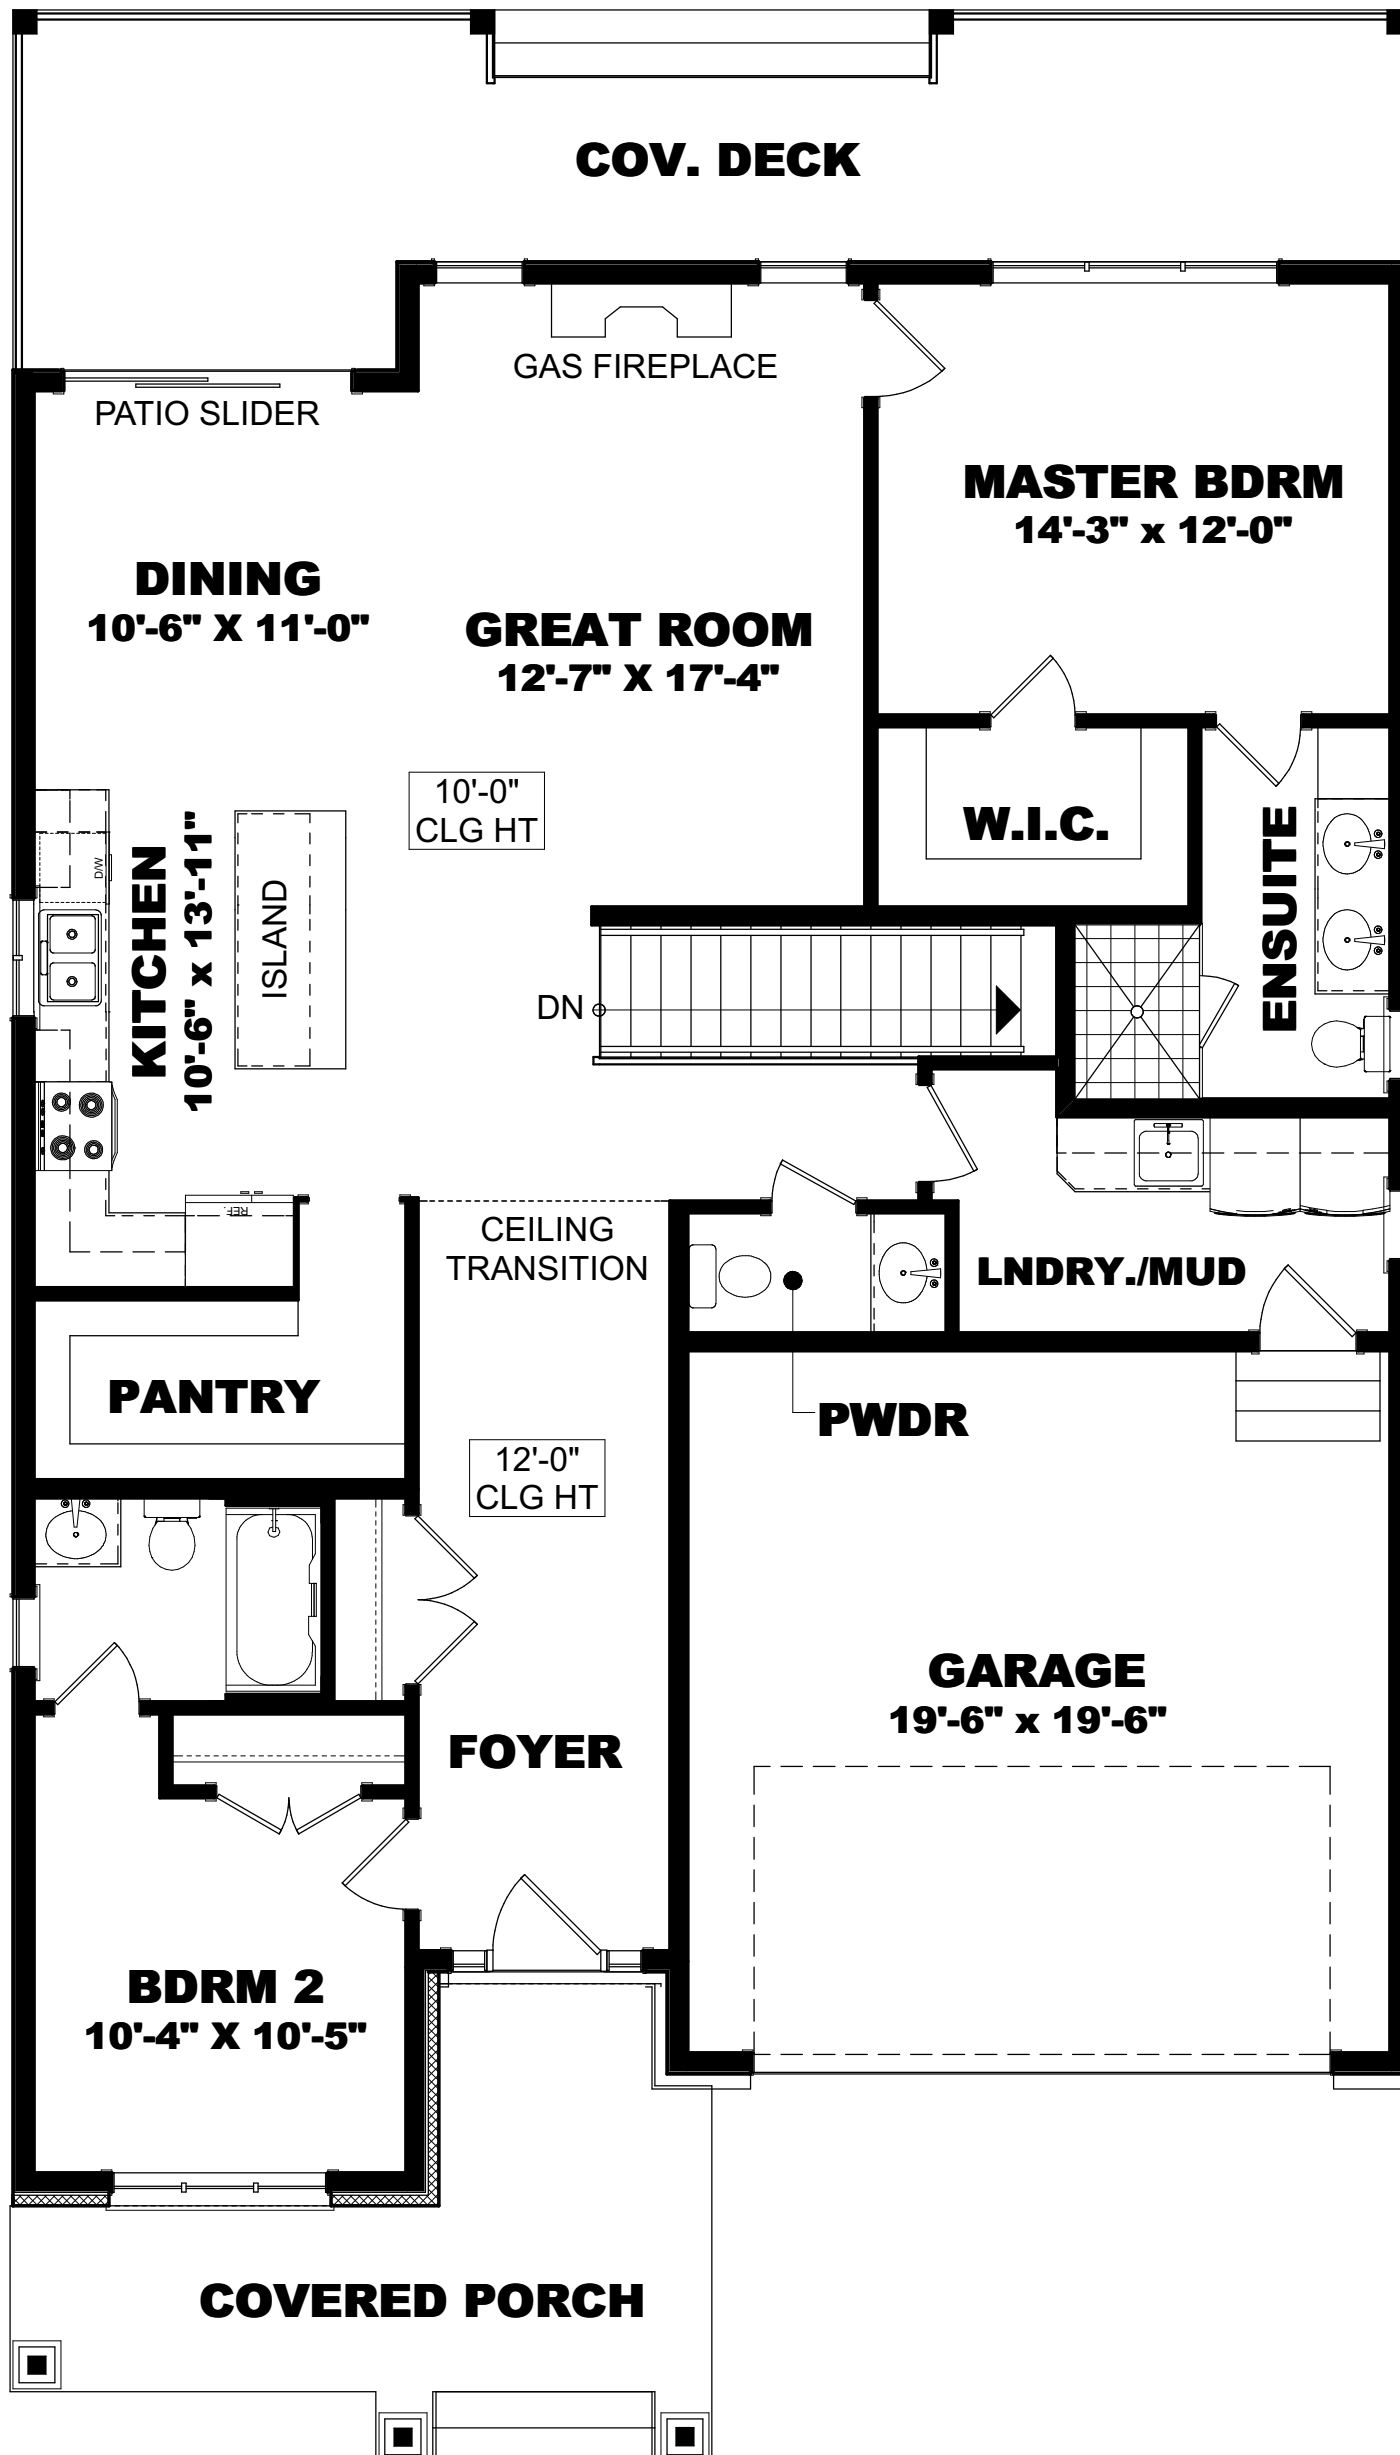

PROPOSED BUNGALOW

LOT 5 OAKLEY

38'-10" x 59'-1"

MAIN FLOOR PLAN - 1,537 SQ. FT

PROPOSED BUNGALOW

LOT 5 OAKLEY

38'-10" x 59'-1"

LOWER FLOOR PLAN