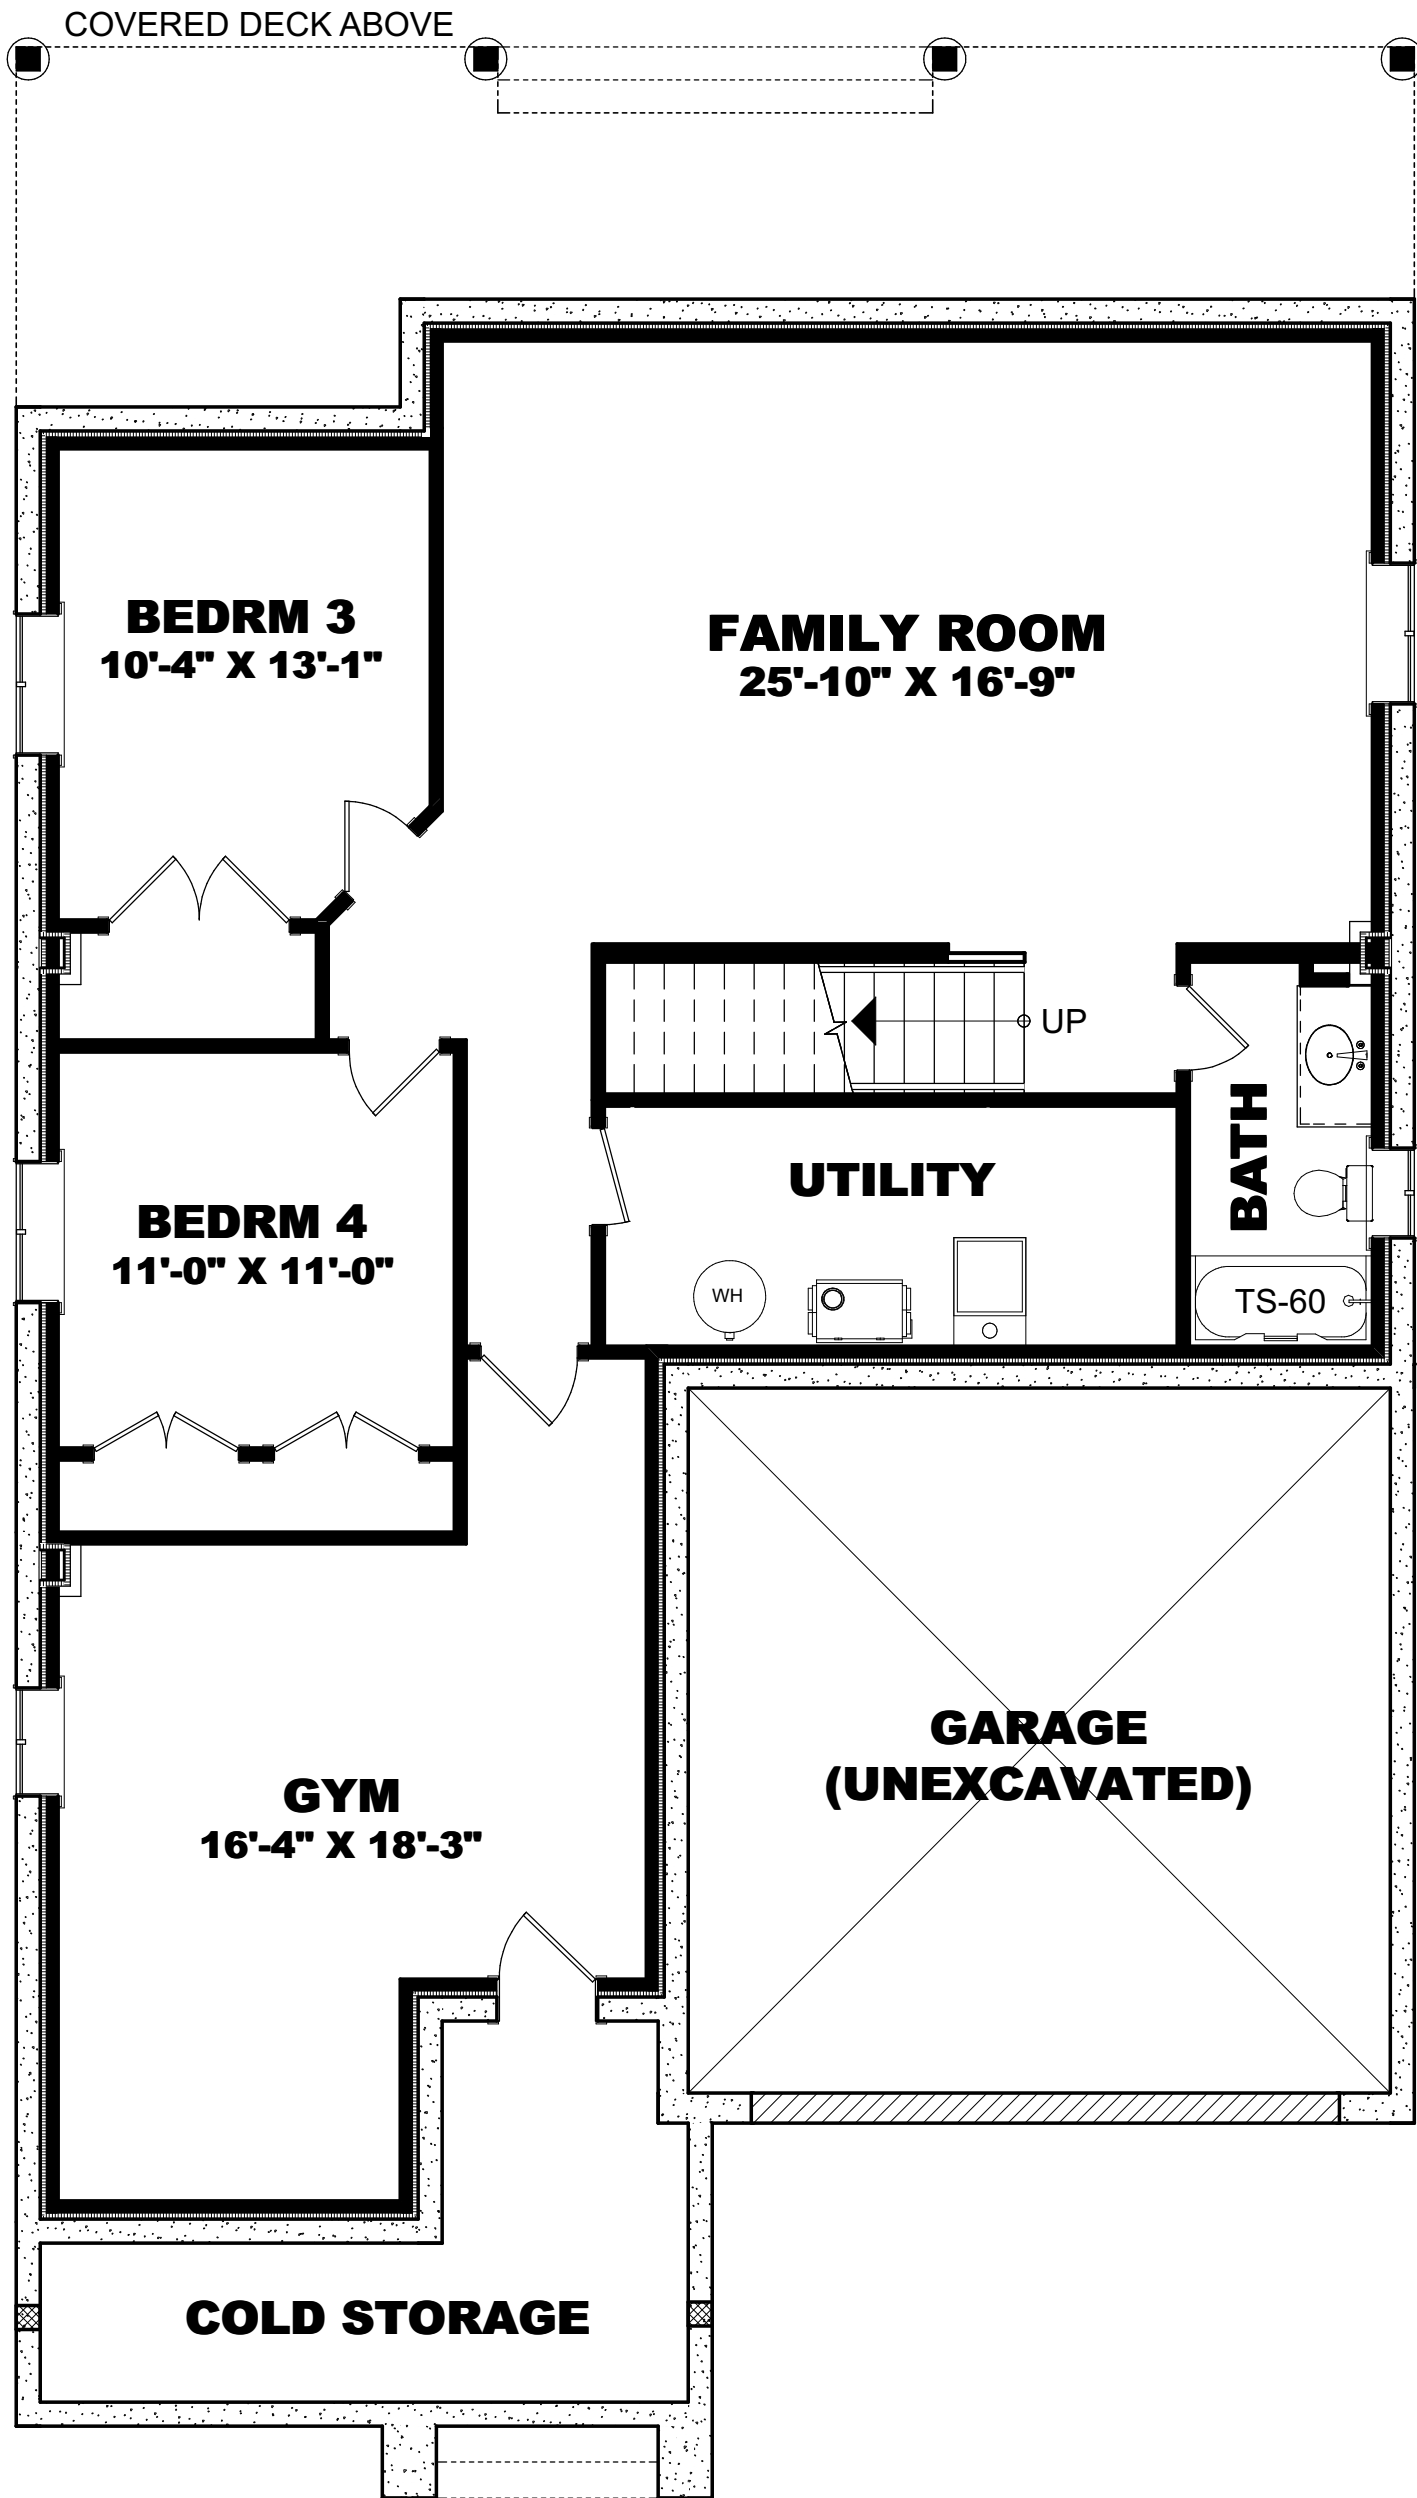

PROPOSED BUNGALOW

LOT 5 OAKLEY

38'-10" x 59'-1"

MAIN FLOOR PLAN - 1,537 SQ. FT

PROPOSED BUNGALOW

LOT 5 OAKLEY

38'-10" x 59'-1"

LOWER FLOOR PLAN